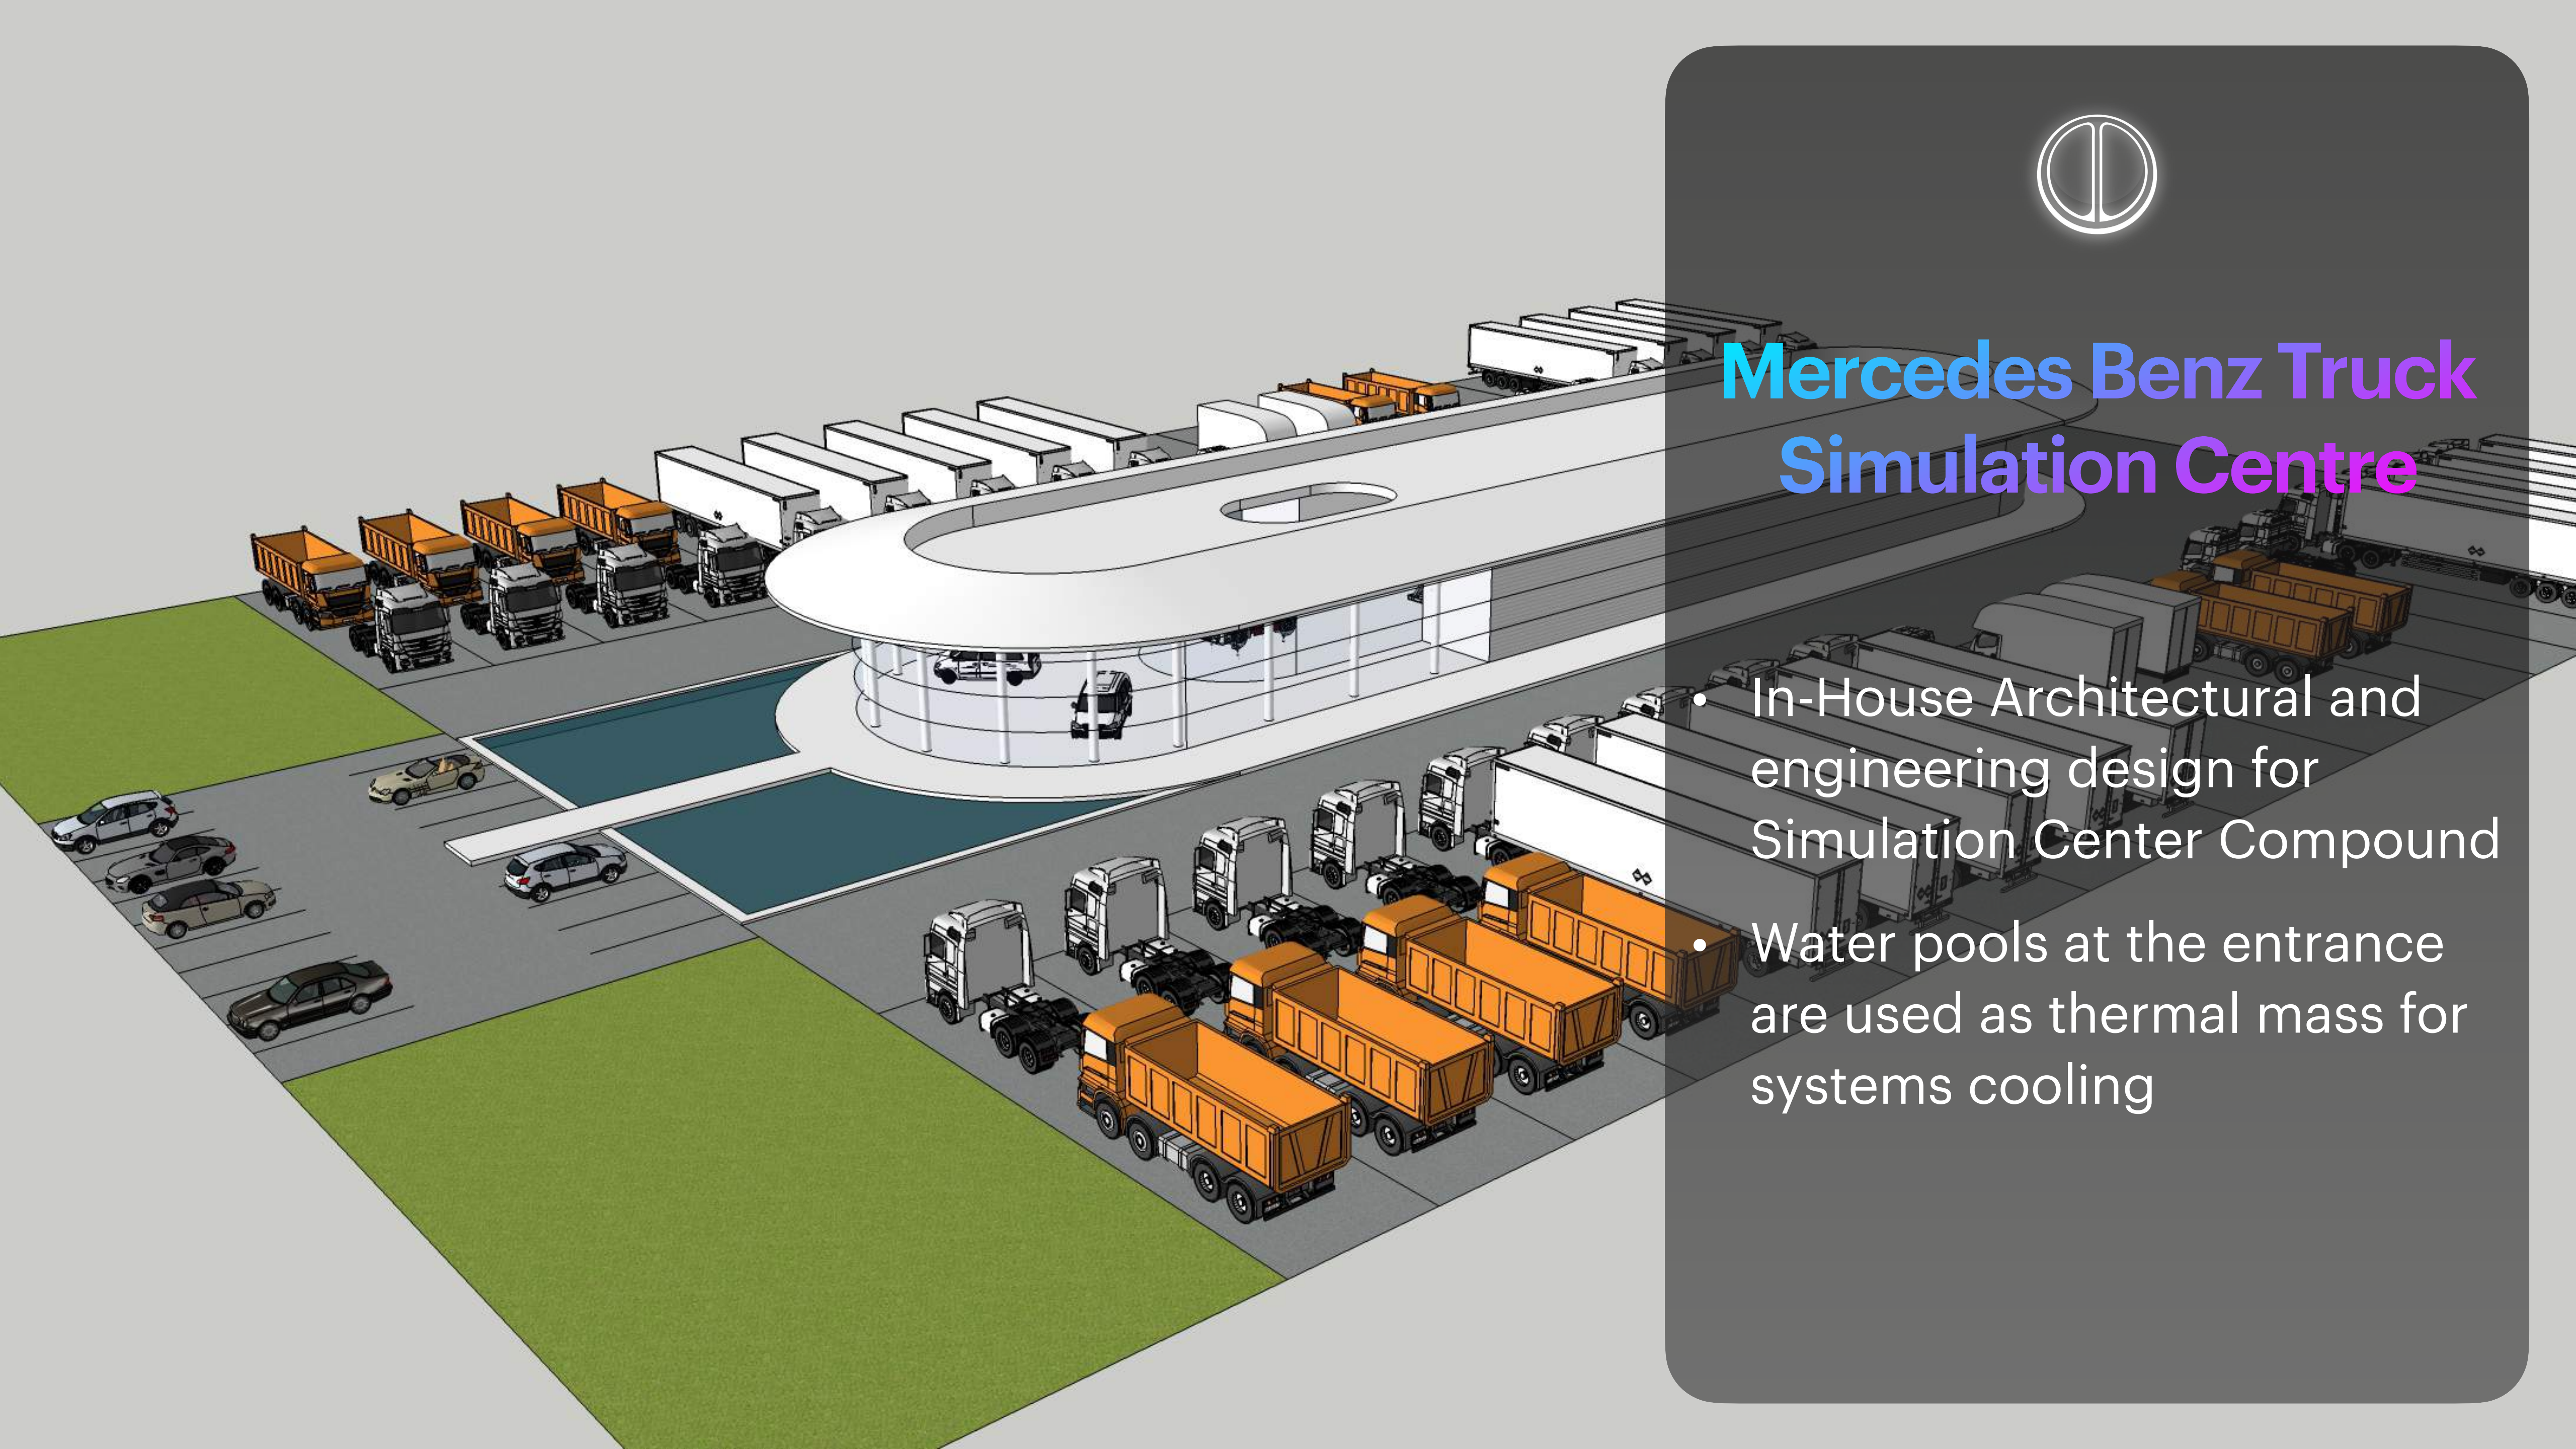

Mercedes Benz Truck Simulation Centre

- Multi-Configuration Truck Simulator
- Design Study for Mercedes Trucks sales centre
- Enables 1M possible truck configurations in a single simulated Truck rig

Mercedes Benz Truck Simulation Centre

- Replaceable truck mountings
- The compound has its own maintenance lift for truck conversions
- a wide range of physical truck models can be mounted and simulated

Mercedes Benz Truck Simulation Centre

- Truck's driveshaft is modified with an onboard electric dyno motor
- The simulator dynamically adjusts the dyno resist torque according to road conditions, slope, vehicle configuration loading
- Fuel consumption is measured under close to real conditions

Mercedes Benz Truck Simulation Centre

- In-House Architectural and engineering design for Simulation Center Compound
- Water pools at the entrance are used as thermal mass for systems cooling

OLO E-Bike Safety Training Simulator